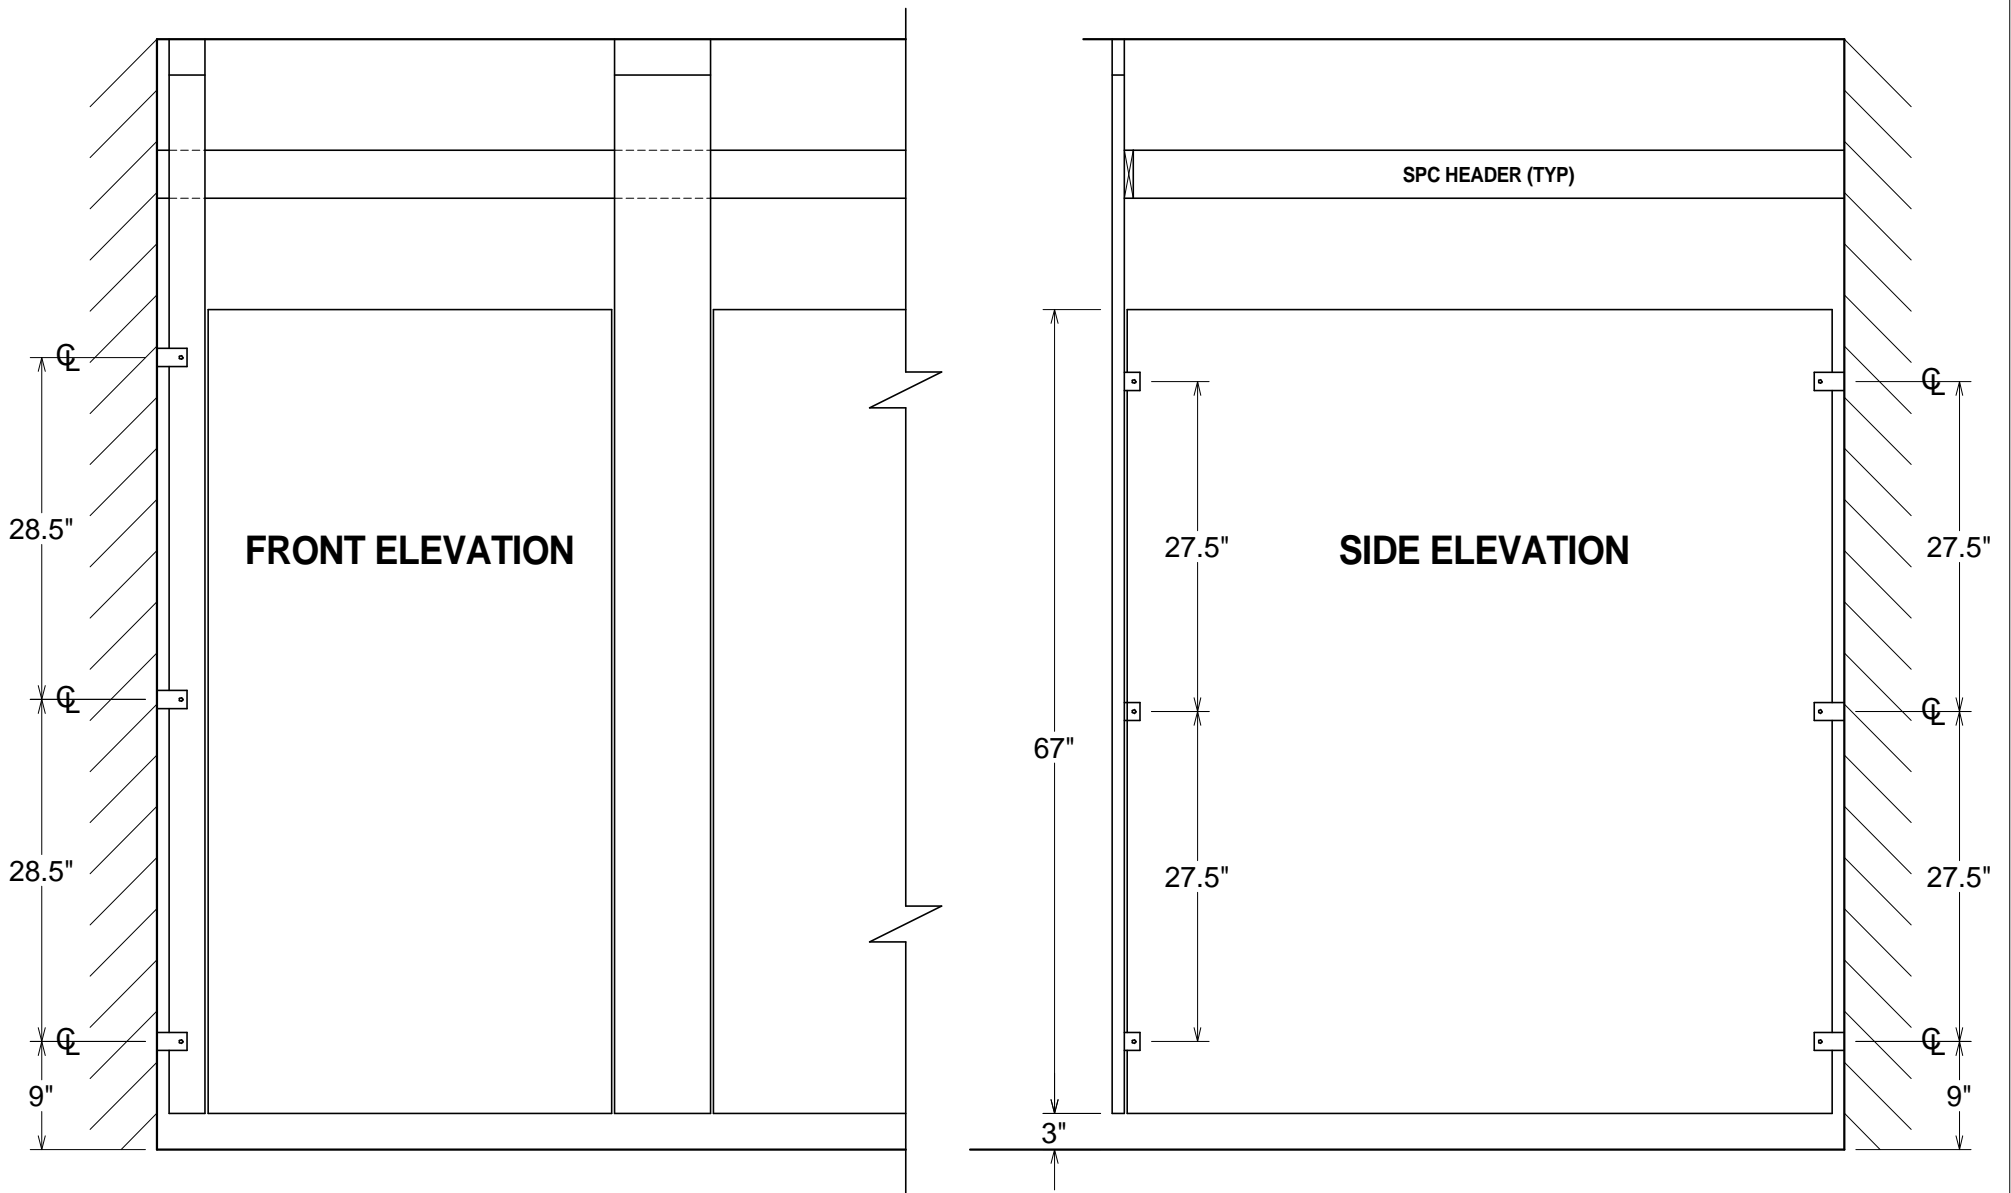

# SOLID PHENOLIC CORE (EASTERN)

**GENERAL PARTITIONS** Mfg. Corp.  
1702 Peninsula Drive, Erie PA  
P.O. Box 8370, Erie, PA 16505-0370  
Phone (814) 833-1154 FAX (814) 838-3473

**SERIES 50 - TYPICAL ELEVATION**  
**BACKING POINTS FOR OTHER THAN MASONRY WALLS INDICATED**  
**STANDARD ALUMINUM HARDWARE - 67" HIGH PANELS & DOORS**