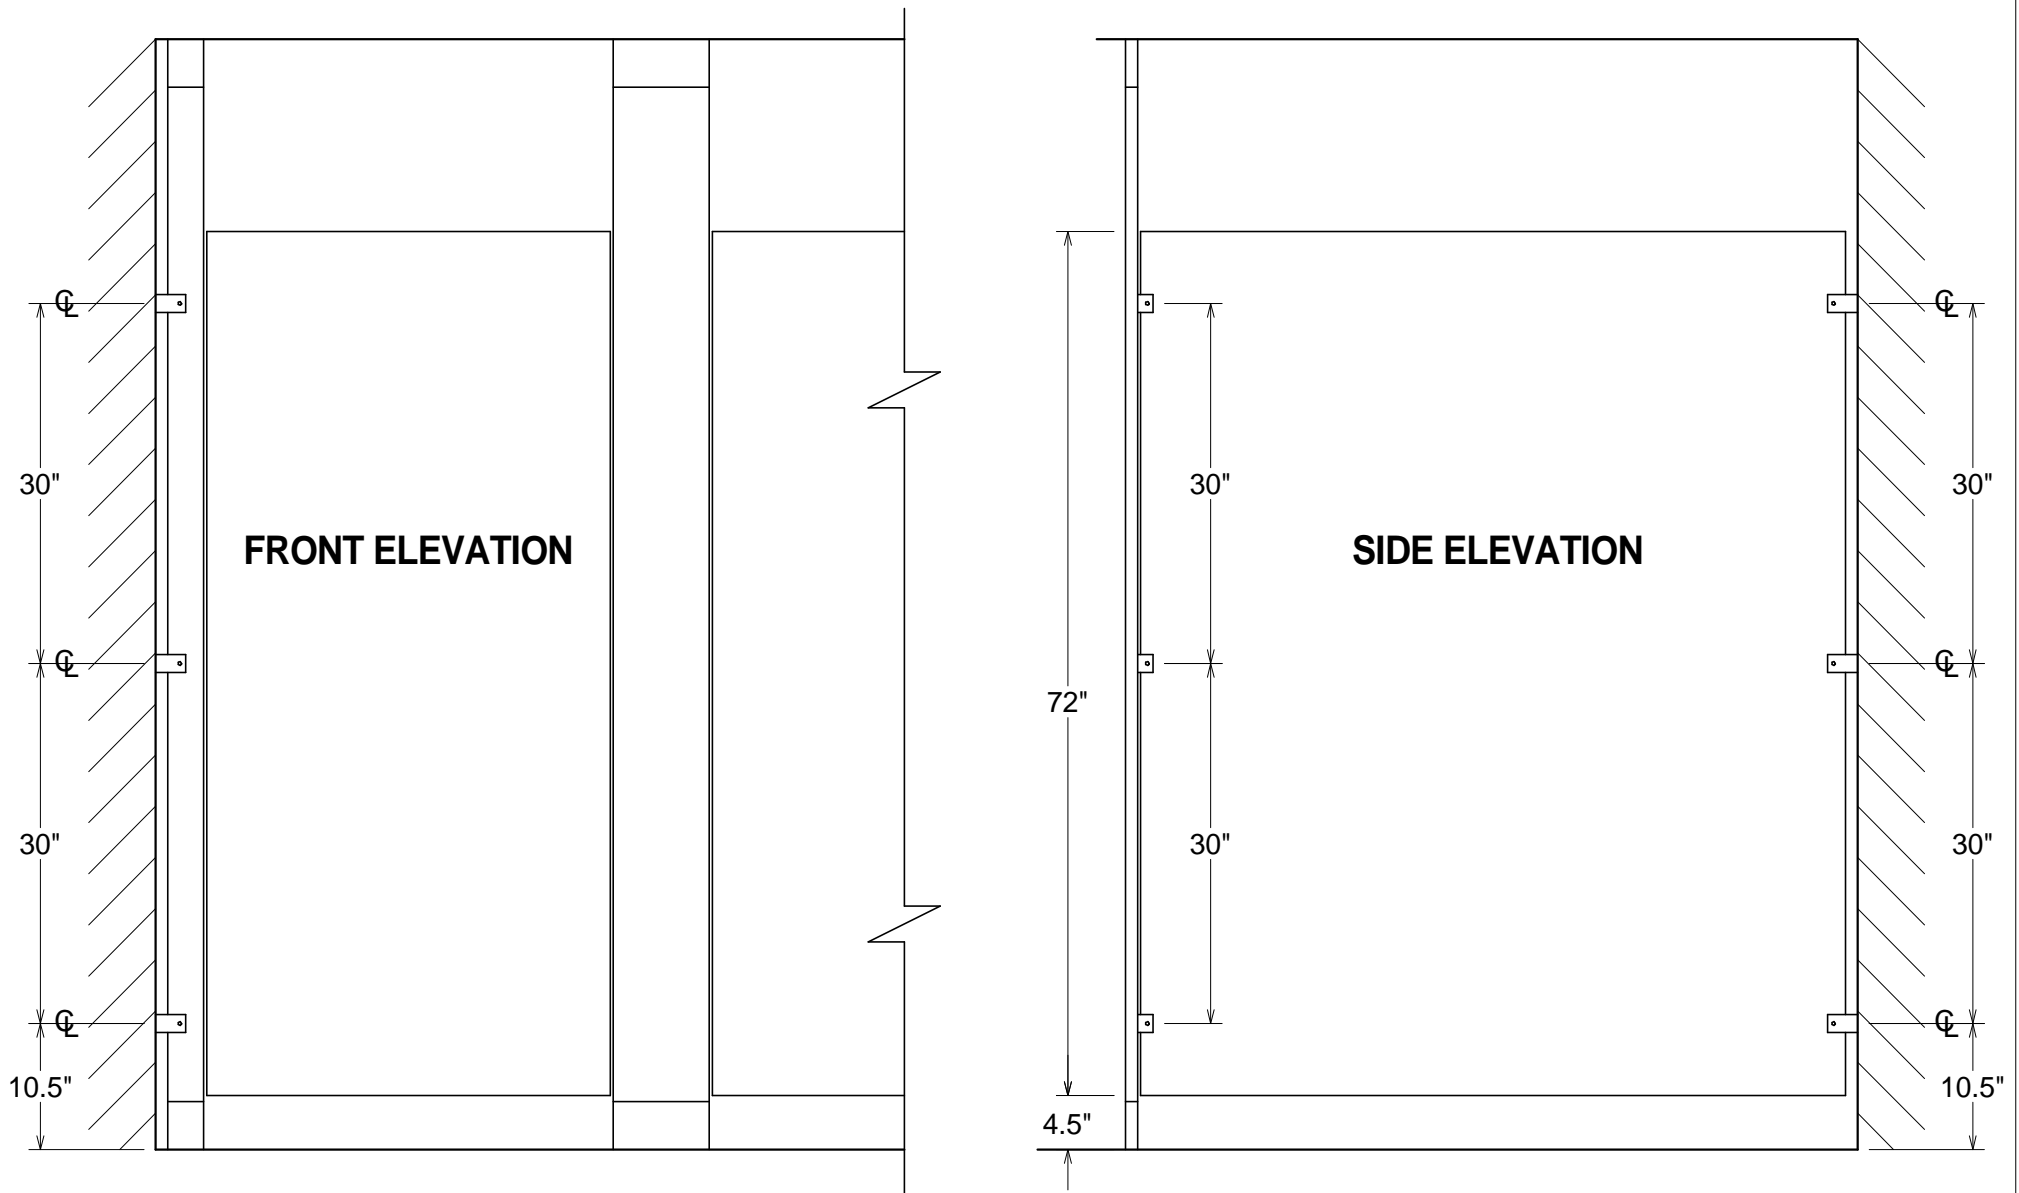

# SOLID PHENOLIC CORE (EASTERN MAX)

**GENERAL PARTITIONS** Mfg. Corp.  
1702 Peninsula Drive, Erie PA  
P.O. Box 8370, Erie, PA 16505-0370  
Phone (814) 833-1154 FAX (814) 838-3473

**SERIES 60 - TYPICAL ELEVATION**  
**BACKING POINTS FOR OTHER THAN MASONRY WALLS INDICATED**  
**STANDARD ALUMINUM HARDWARE - 72" HIGH PANELS & DOORS**