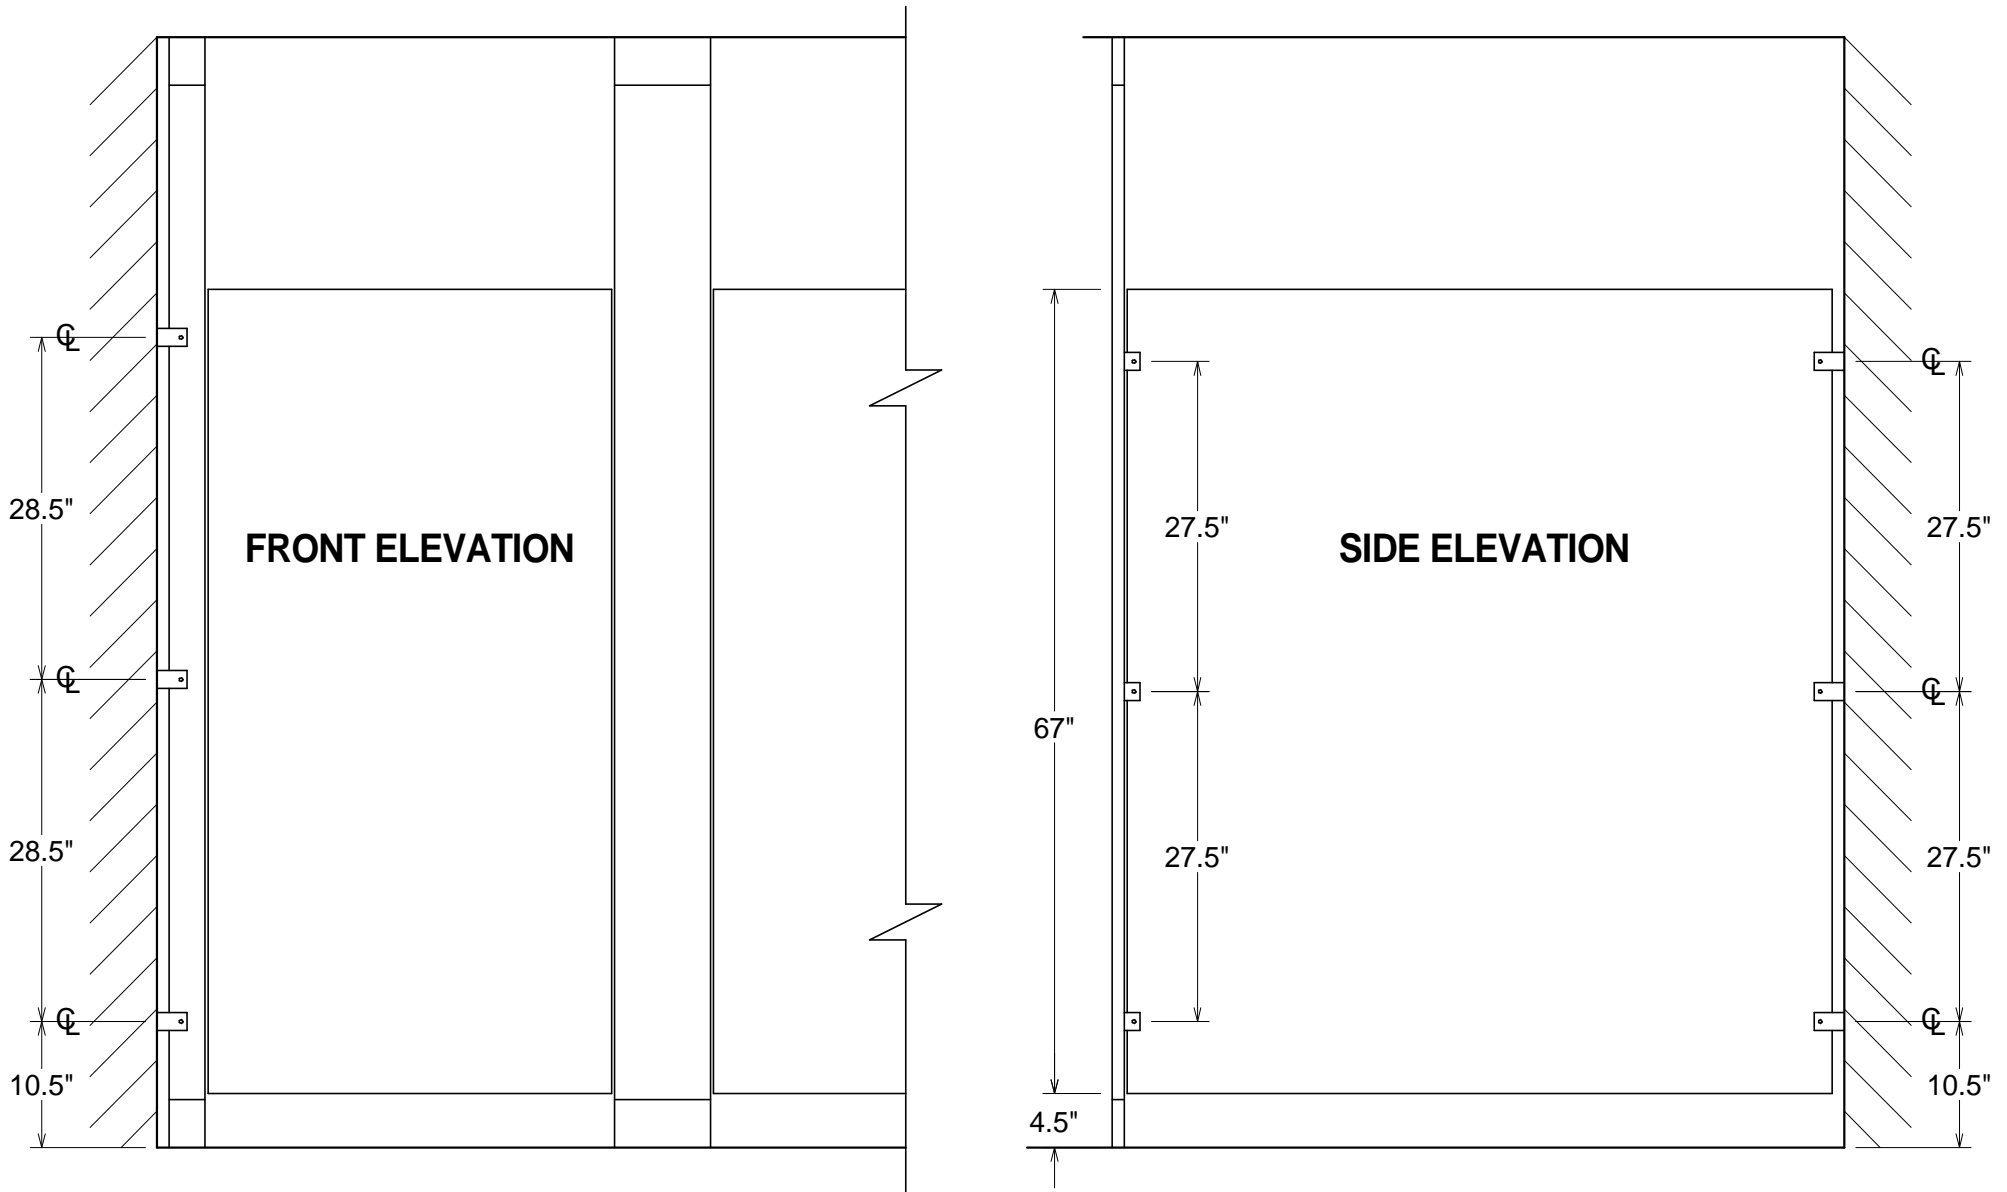

SOLID PHENOLIC CORE (EASTERN)

GENERAL PARTITIONS Mfg. Corp.
1702 Peninsula Drive, Erie PA
P.O. Box 8370, Erie, PA 16505-0370
Phone (814) 833-1154 FAX (814) 838-3473

SERIES 60 - TYPICAL ELEVATION
BACKING POINTS FOR OTHER THAN MASONRY WALLS INDICATED
STANDARD ALUMINUM HARDWARE - 67" HIGH PANELS & DOORS