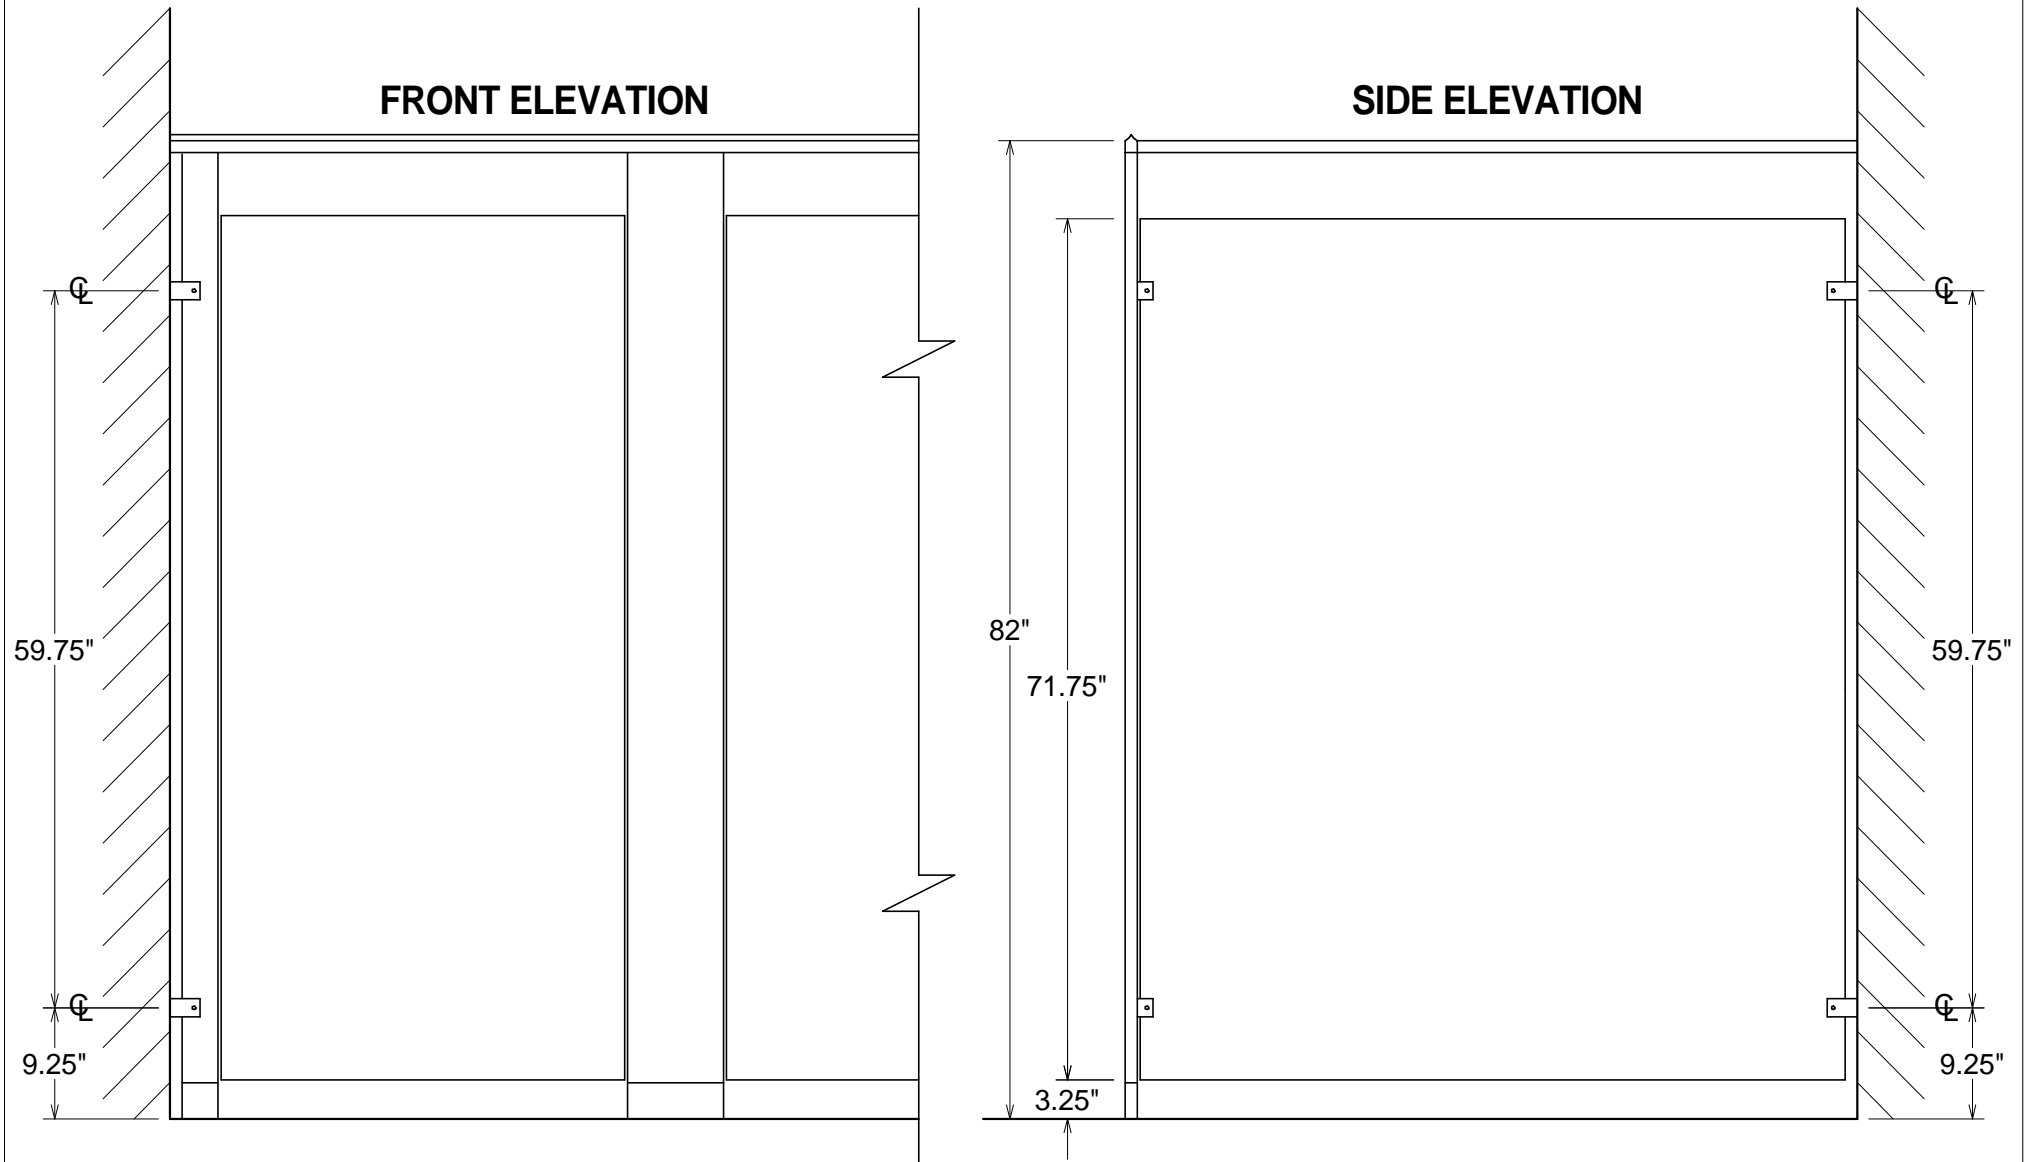

# STAINLESS STEEL (EASTERN MAX)

**GENERAL PARTITIONS** Mfg. Corp.  
1702 Peninsula Drive, Erie PA  
P.O. Box 8370, Erie, PA 16505-0370  
Phone (814) 833-1154 FAX (814) 838-3473

**SERIES 40 - TYPICAL ELEVATION**  
**BACKING POINTS FOR OTHER THAN MASONRY WALLS INDICATED**  
**STANDARD HARDWARE - 72" HIGH PANELS & DOORS**