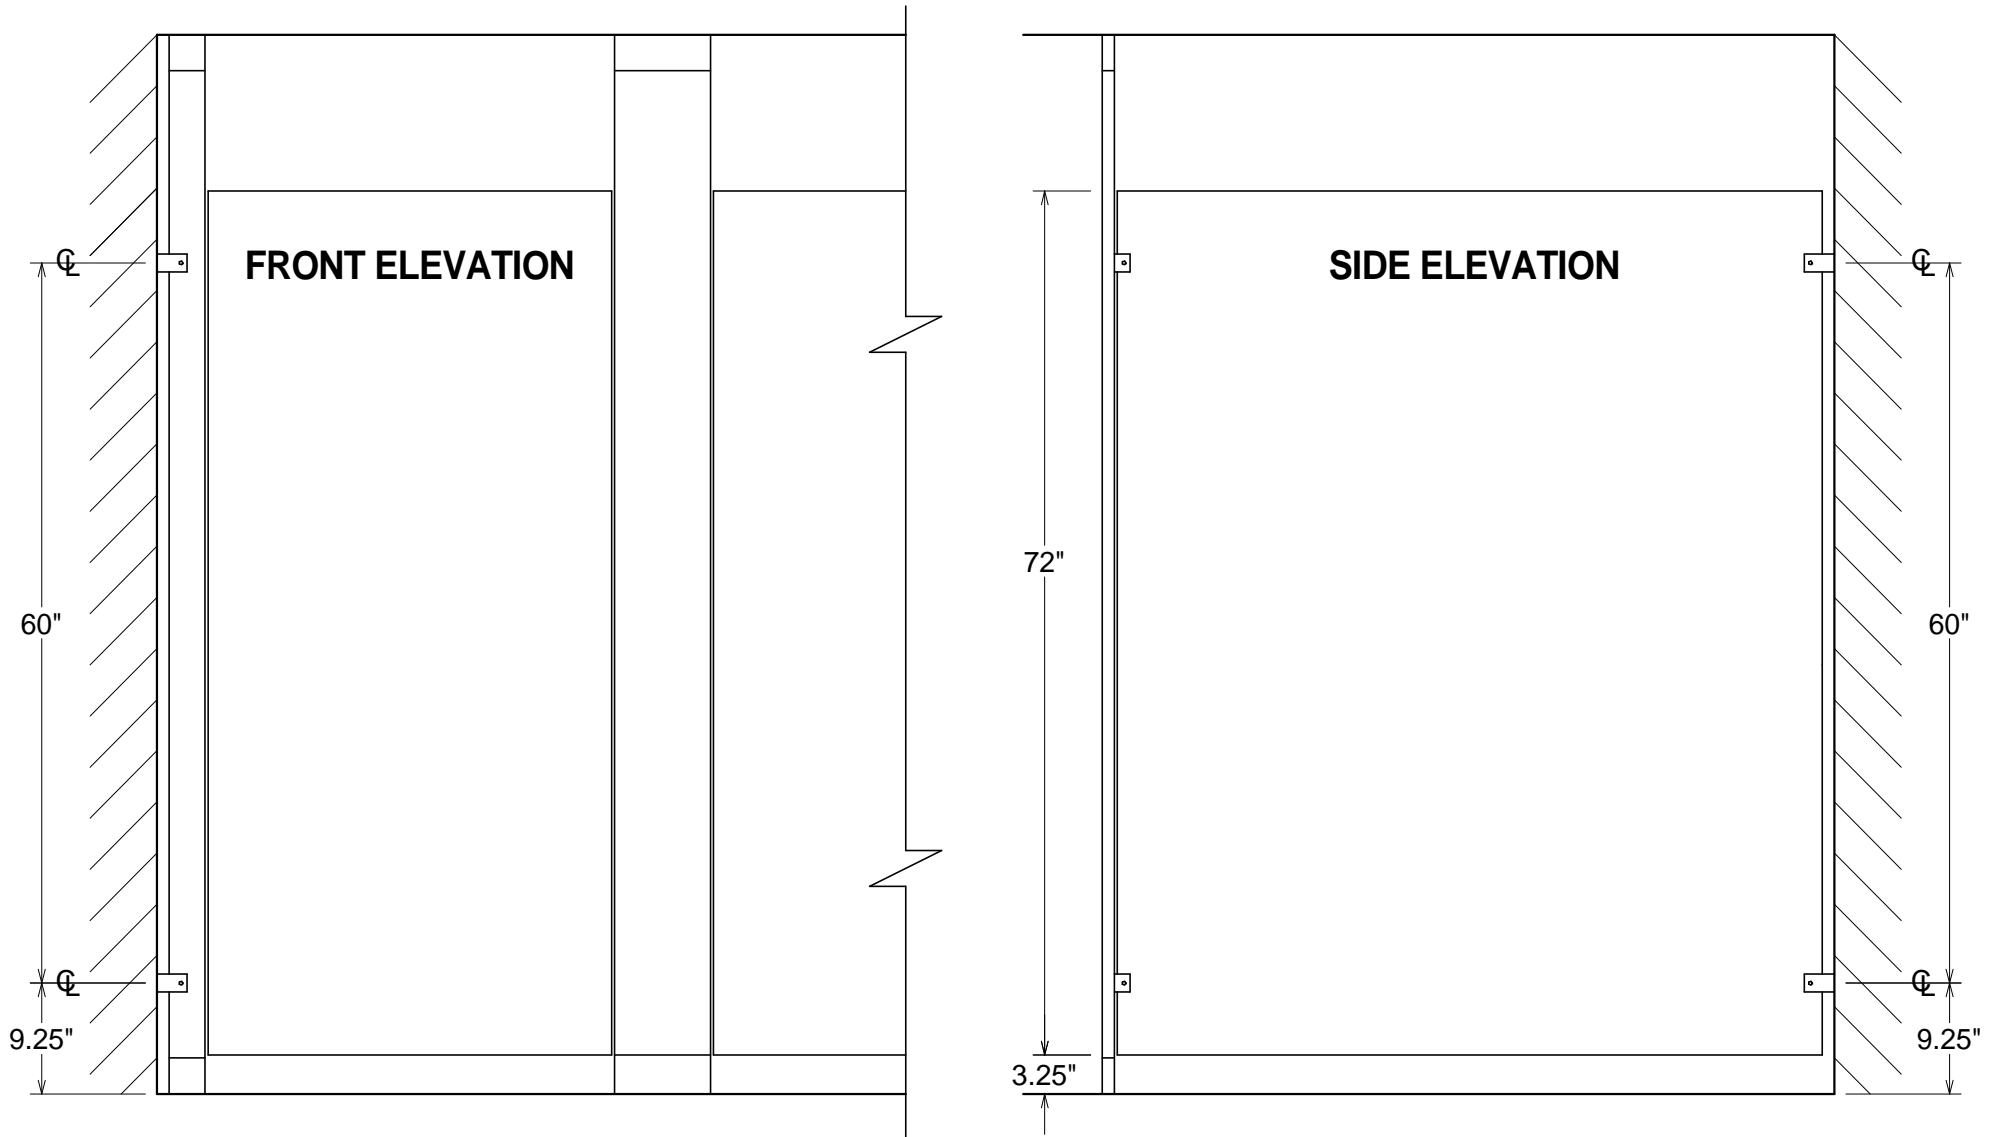

# STAINLESS STEEL (EASTERN MAX)

**GENERAL PARTITIONS** Mfg. Corp.  
1702 Peninsula Drive, Erie PA  
P.O. Box 8370, Erie, PA 16505-0370  
Phone (814) 833-1154 FAX (814) 838-3473

**SERIES 60 - TYPICAL ELEVATION**  
**BACKING POINTS FOR OTHER THAN MASONRY WALLS INDICATED**  
**STANDARD HARDWARE - 72" HIGH PANELS & DOORS**