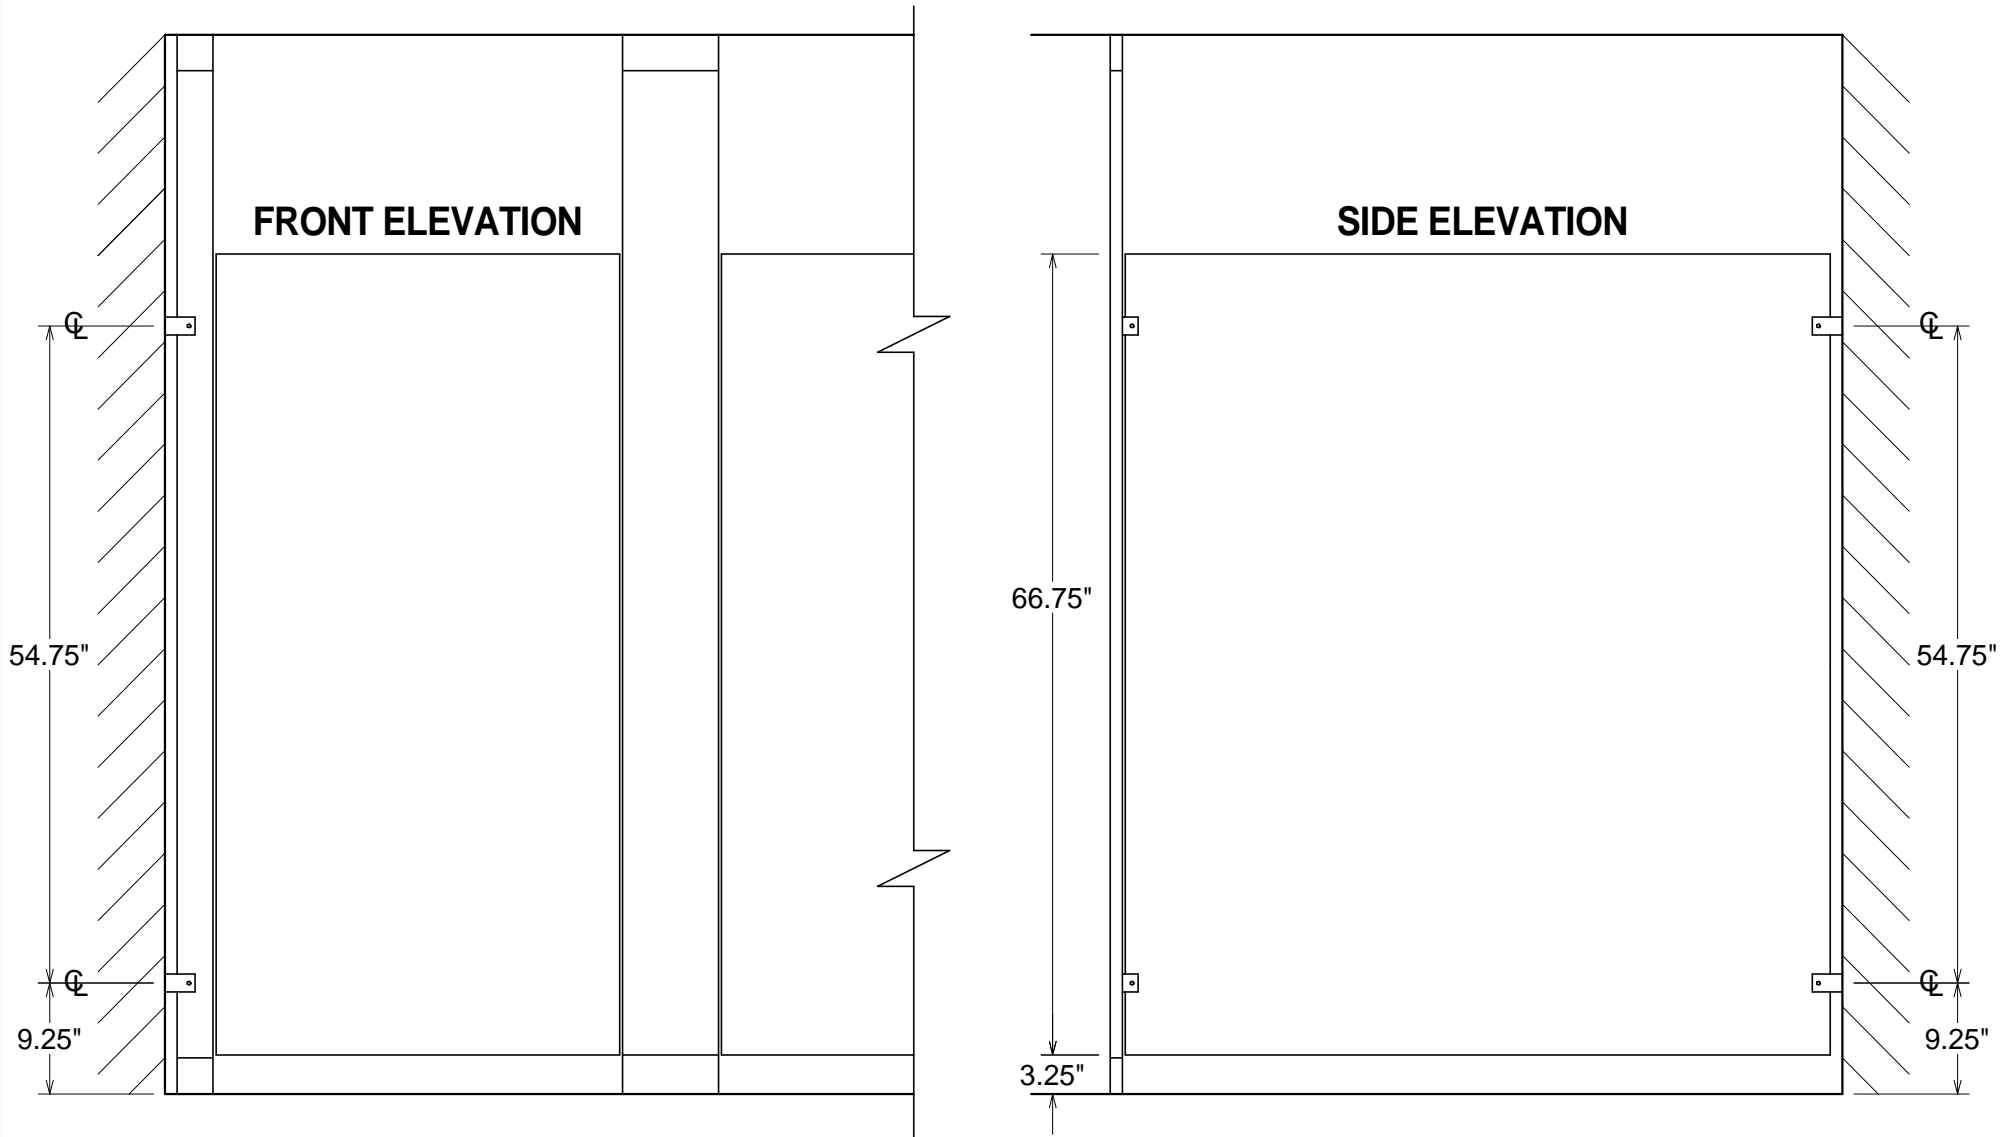

STAINLESS STEEL (EASTERN)

GENERAL PARTITIONS Mfg. Corp.
1702 Peninsula Drive, Erie PA
P.O. Box 8370, Erie, PA 16505-0370
Phone (814) 833-1154 FAX (814) 838-3473

SERIES 60 - TYPICAL ELEVATION
BACKING POINTS FOR OTHER THAN MASONRY WALLS INDICATED
STANDARD HARDWARE - 67" HIGH PANELS & DOORS