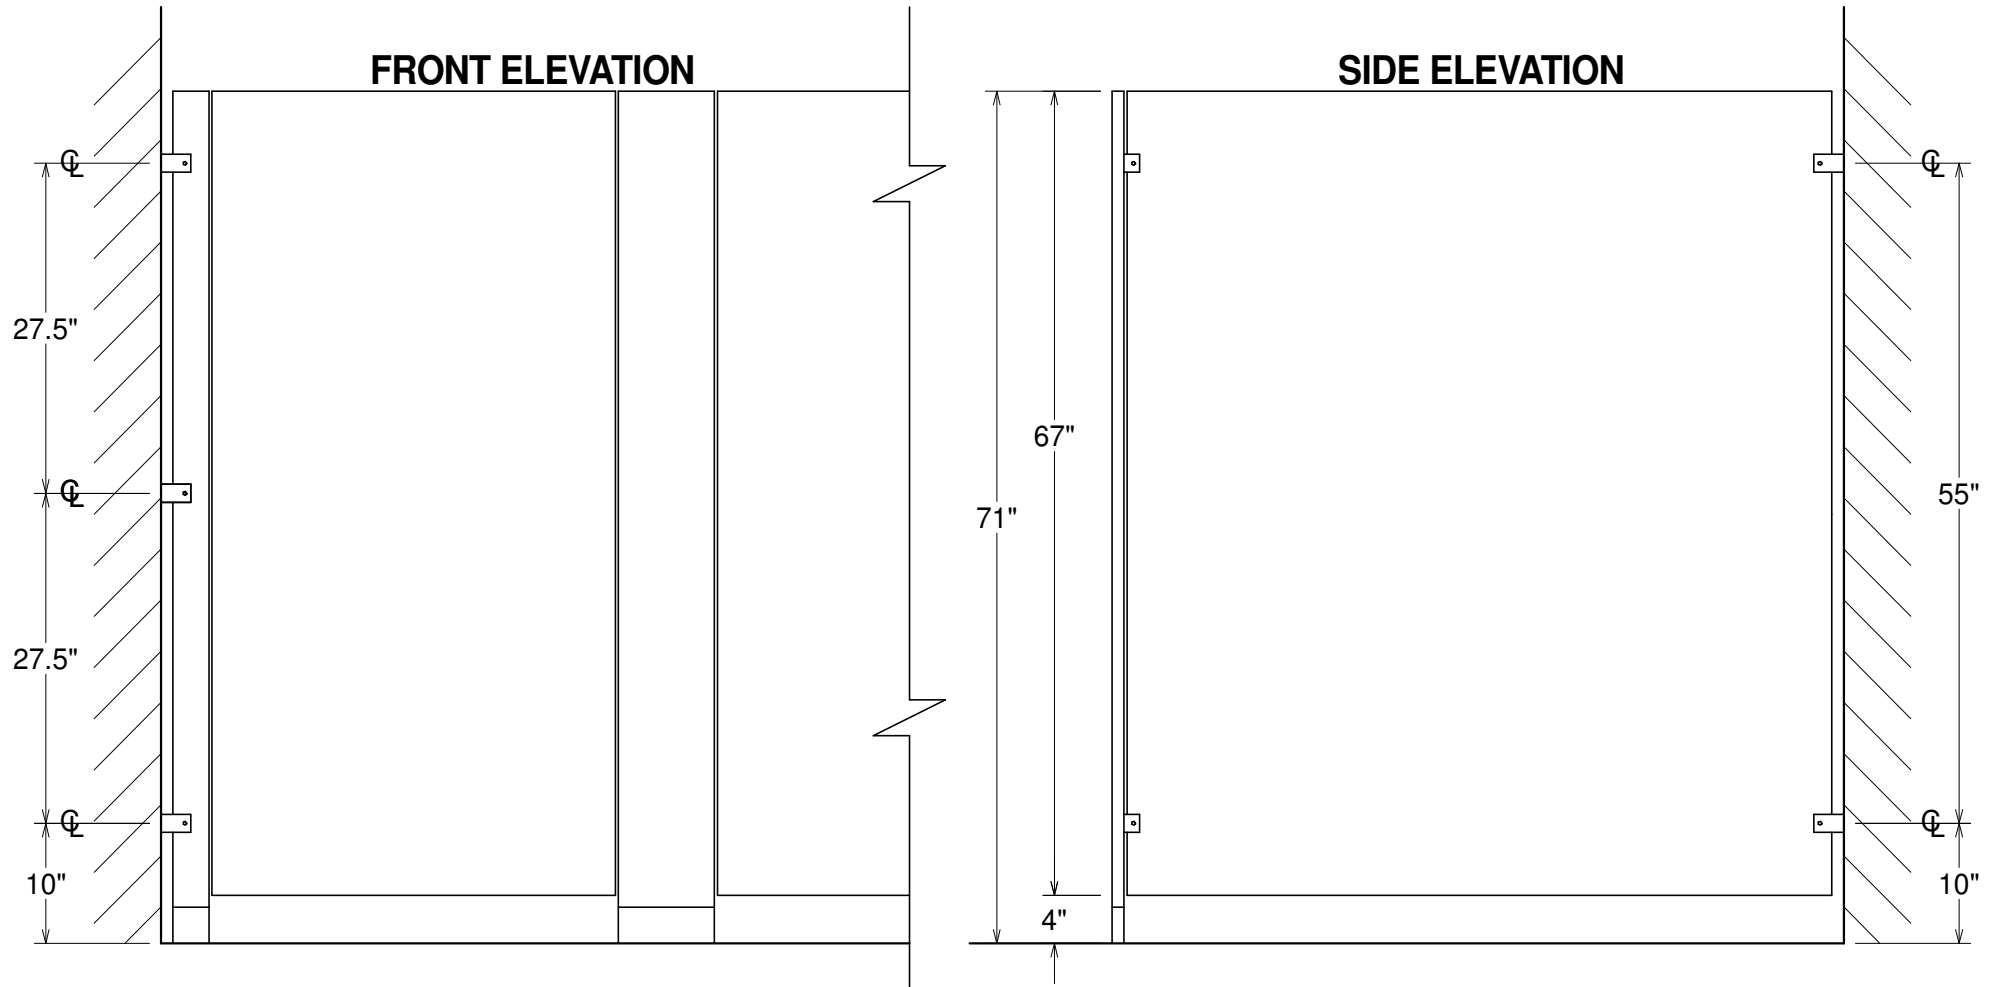

# POWDER COATED STEEL (EASTERN)

**GENERAL PARTITIONS** Mfg. Corp.  
1702 Peninsula Drive, Erie PA  
P.O. Box 8370, Erie, PA 16505-0370  
Phone (814) 833-1154 FAX (814) 838-3473

**SERIES 30 - TYPICAL ELEVATION**  
**BACKING POINTS FOR OTHER THAN MASONRY WALLS INDICATED**  
**STANDARD HARDWARE - 67" HIGH DOORS & PANELS**