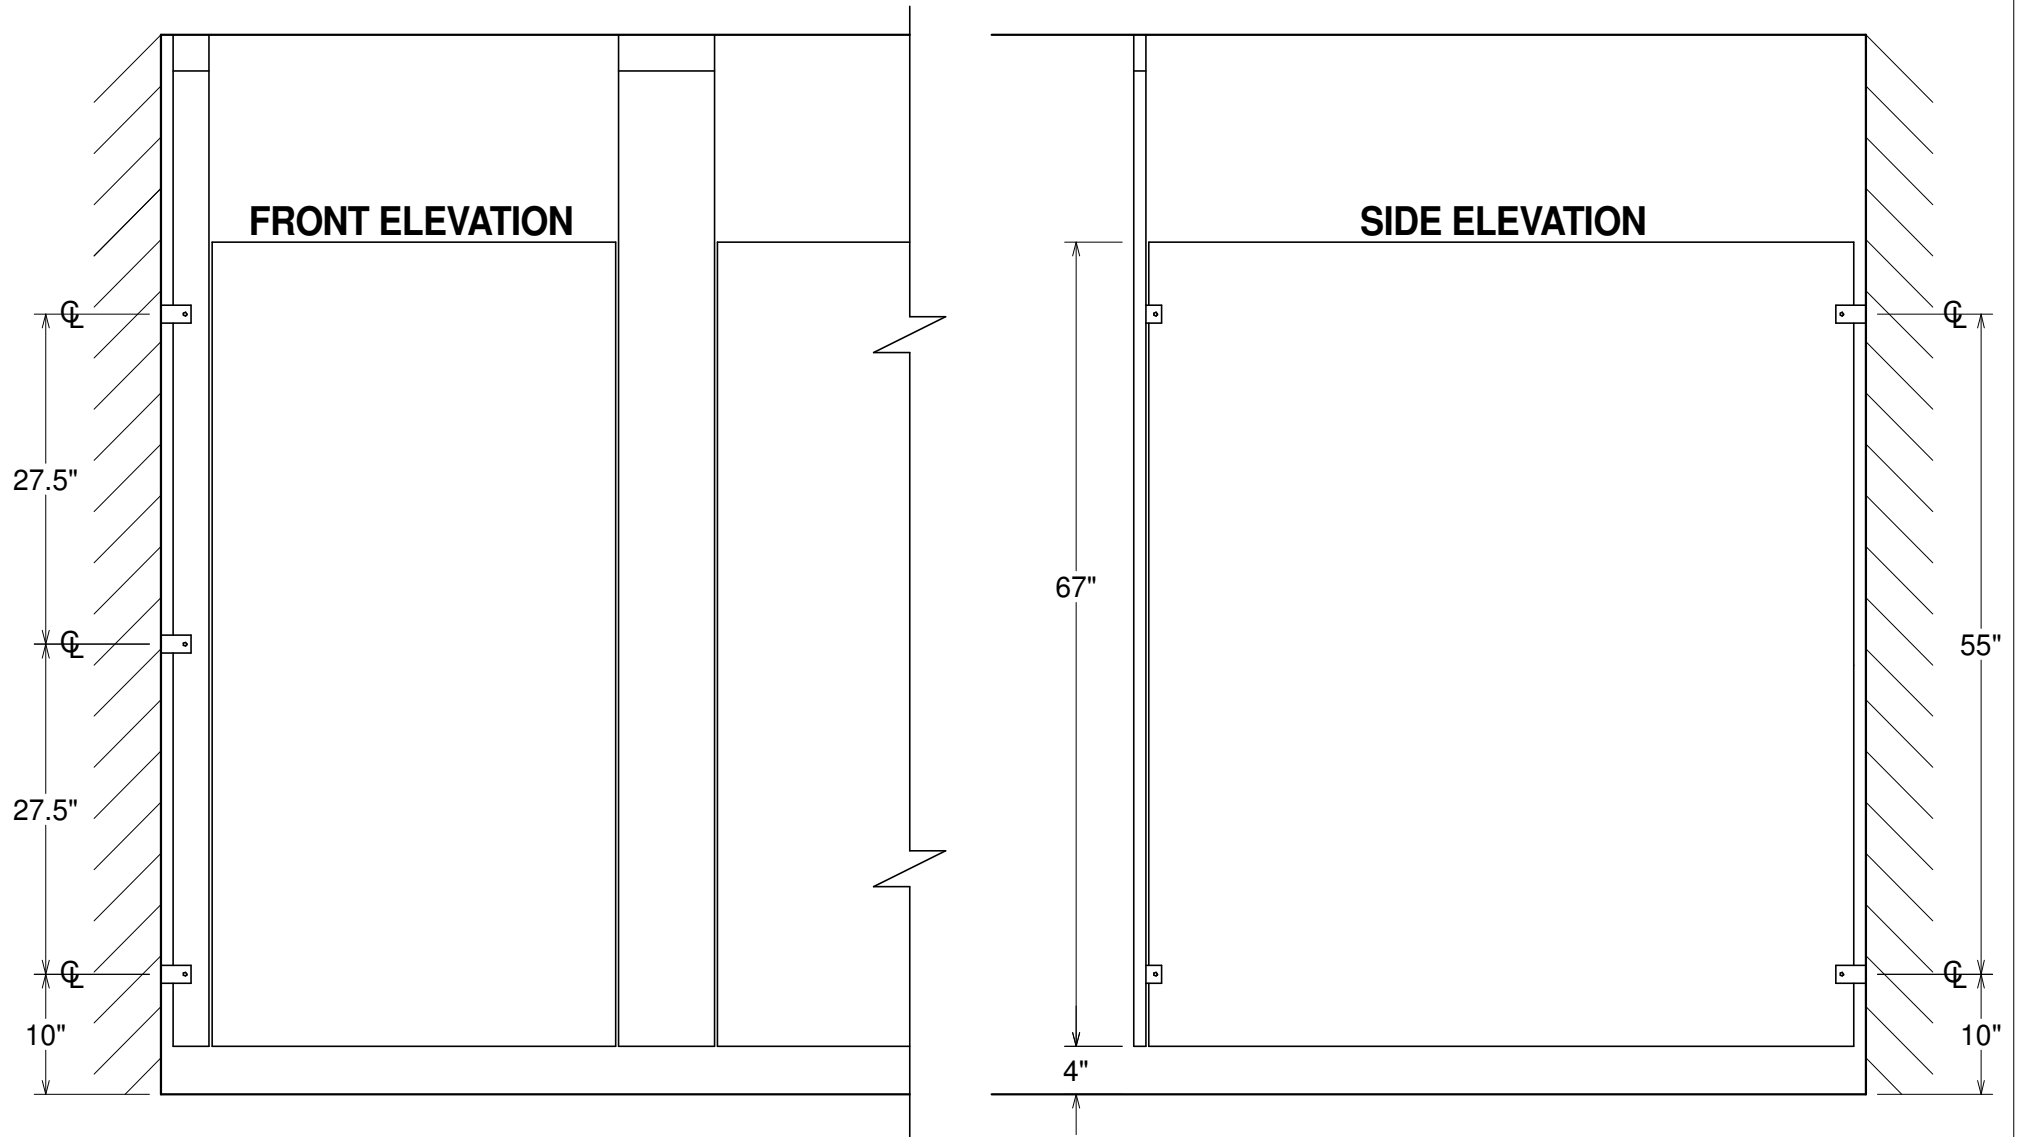

POWDER COATED STEEL (EASTERN)

GENERAL PARTITIONS Mfg. Corp.
1702 Peninsula Drive, Erie PA
P.O. Box 8370, Erie, PA 16505-0370
Phone (814) 833-1154 FAX (814) 838-3473

SERIES 50 - TYPICAL ELEVATION
BACKING POINTS FOR OTHER THAN MASONRY WALLS INDICATED
STANDARD HARDWARE - 67" HIGH DOORS & PANELS