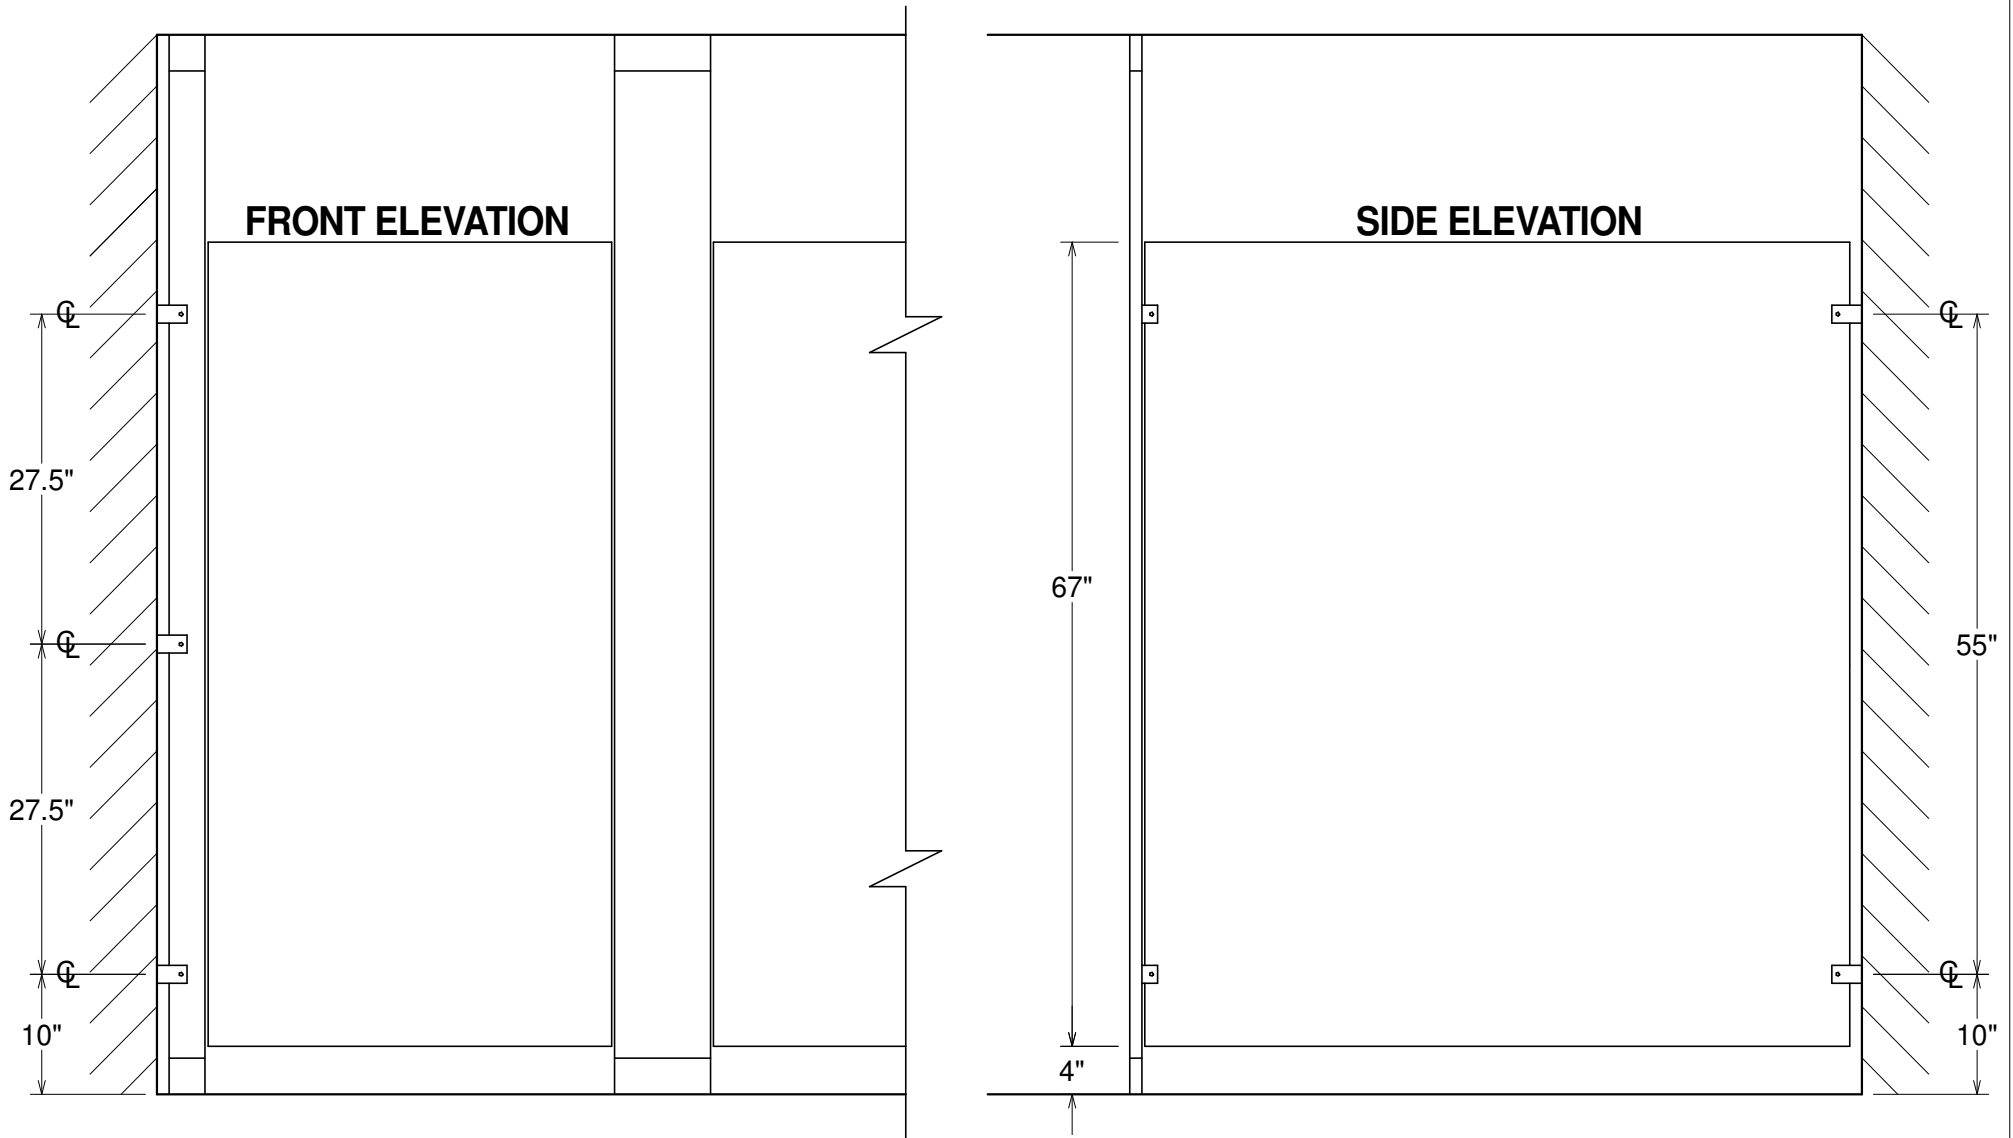

# POWDER COATED STEEL (EASTERN)

**GENERAL PARTITIONS** Mfg. Corp.  
1702 Peninsula Drive, Erie PA  
P.O. Box 8370, Erie, PA 16505-0370  
Phone (814) 833-1154 FAX (814) 838-3473

**SERIES 60 - TYPICAL ELEVATION**  
**BACKING POINTS FOR OTHER THAN MASONRY WALLS INDICATED**  
**STANDARD HARDWARE - 67" HIGH DOORS & PANELS**