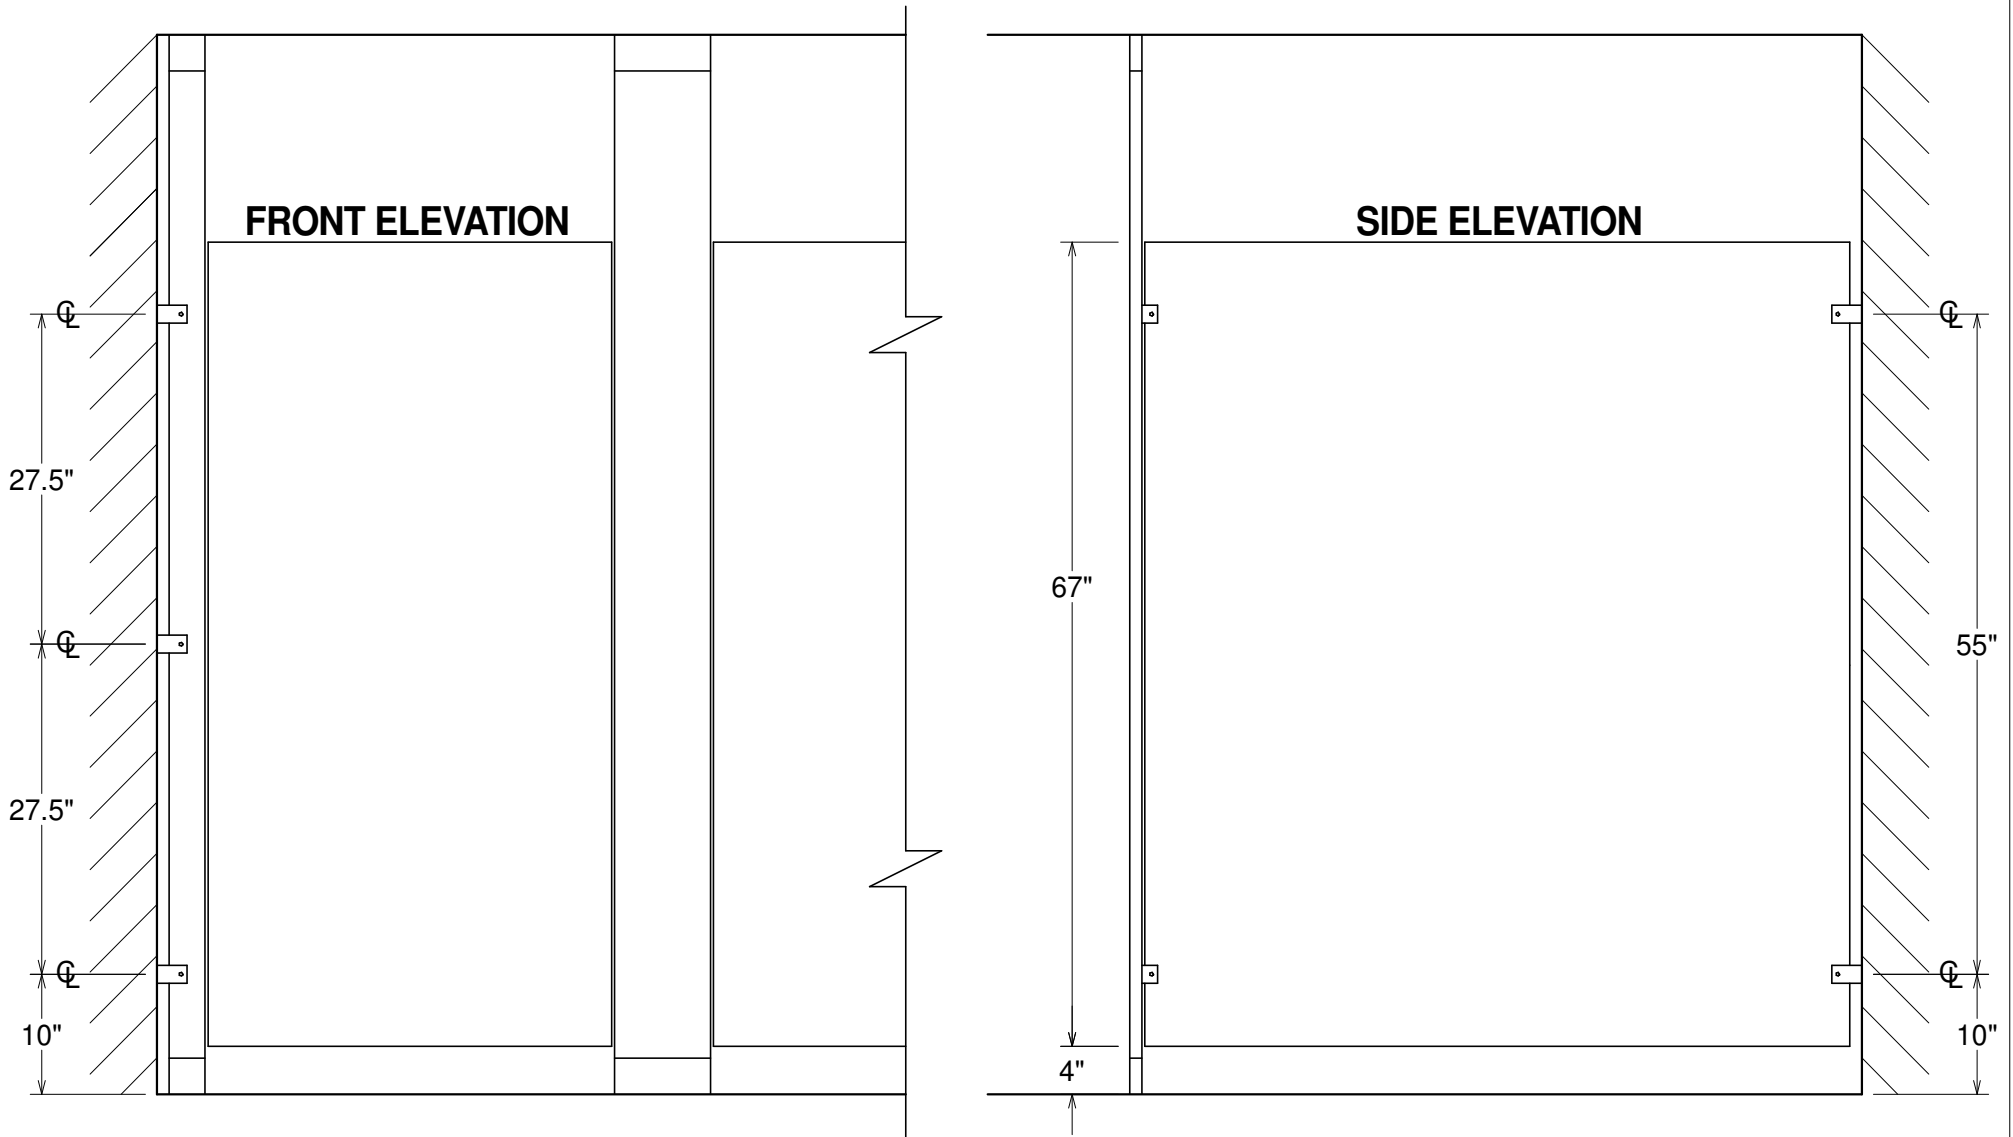

STAINLESS STEEL (EASTERN)

GENERAL PARTITIONS Mfg. Corp.
1702 Peninsula Drive, Erie PA
P.O. Box 8370, Erie, PA 16505-0370
Phone (814) 833-1154 FAX (814) 838-3473

SERIES 60 - TYPICAL ELEVATION
BACKING POINTS FOR OTHER THAN MASONRY WALLS INDICATED
STANDARD HARDWARE - 67" HIGH DOORS & PANELS