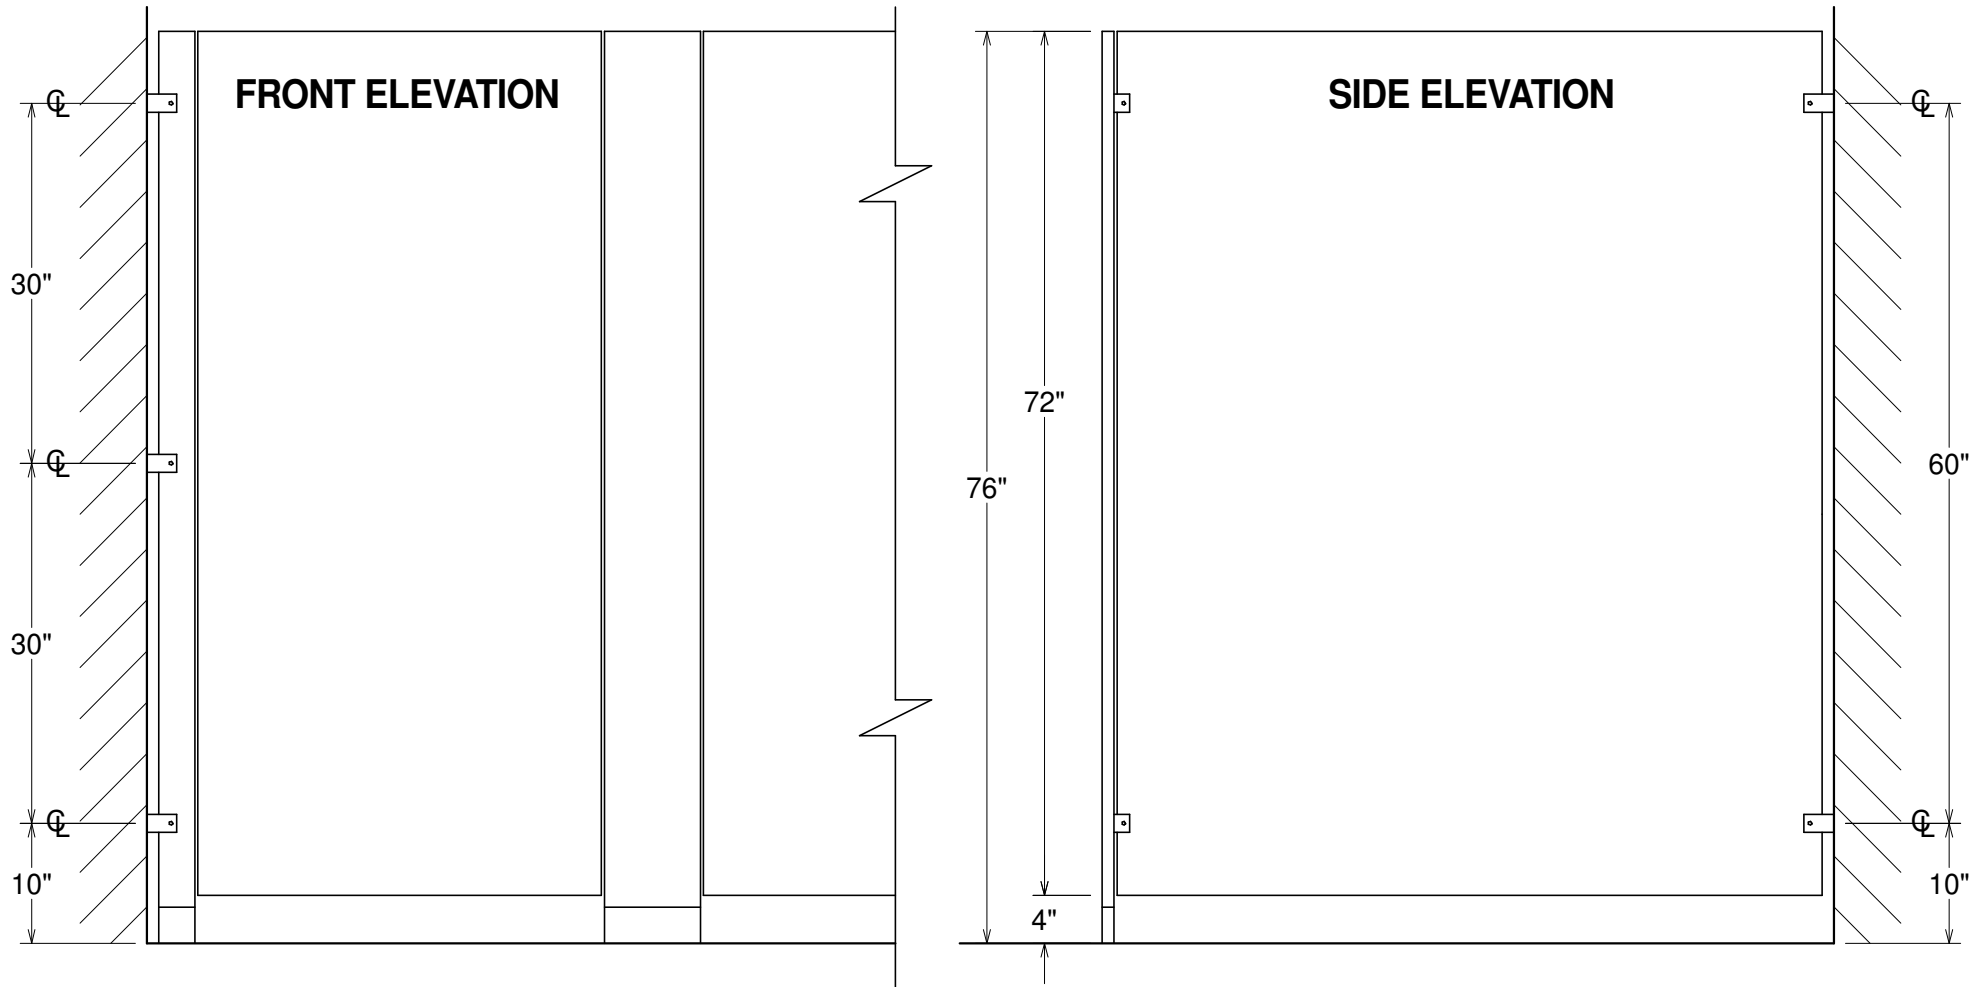

# POWDER COATED STEEL (EASTERN MAX)

**GENERAL PARTITIONS** Mfg. Corp.  
1702 Peninsula Drive, Erie PA  
P.O. Box 8370, Erie, PA 16505-0370  
Phone (814) 833-1154 FAX (814) 838-3473

**SERIES 30 - TYPICAL ELEVATION**  
**BACKING POINTS FOR OTHER THAN MASONRY WALLS INDICATED**  
**STANDARD HARDWARE - 72" HIGH DOORS & PANELS**