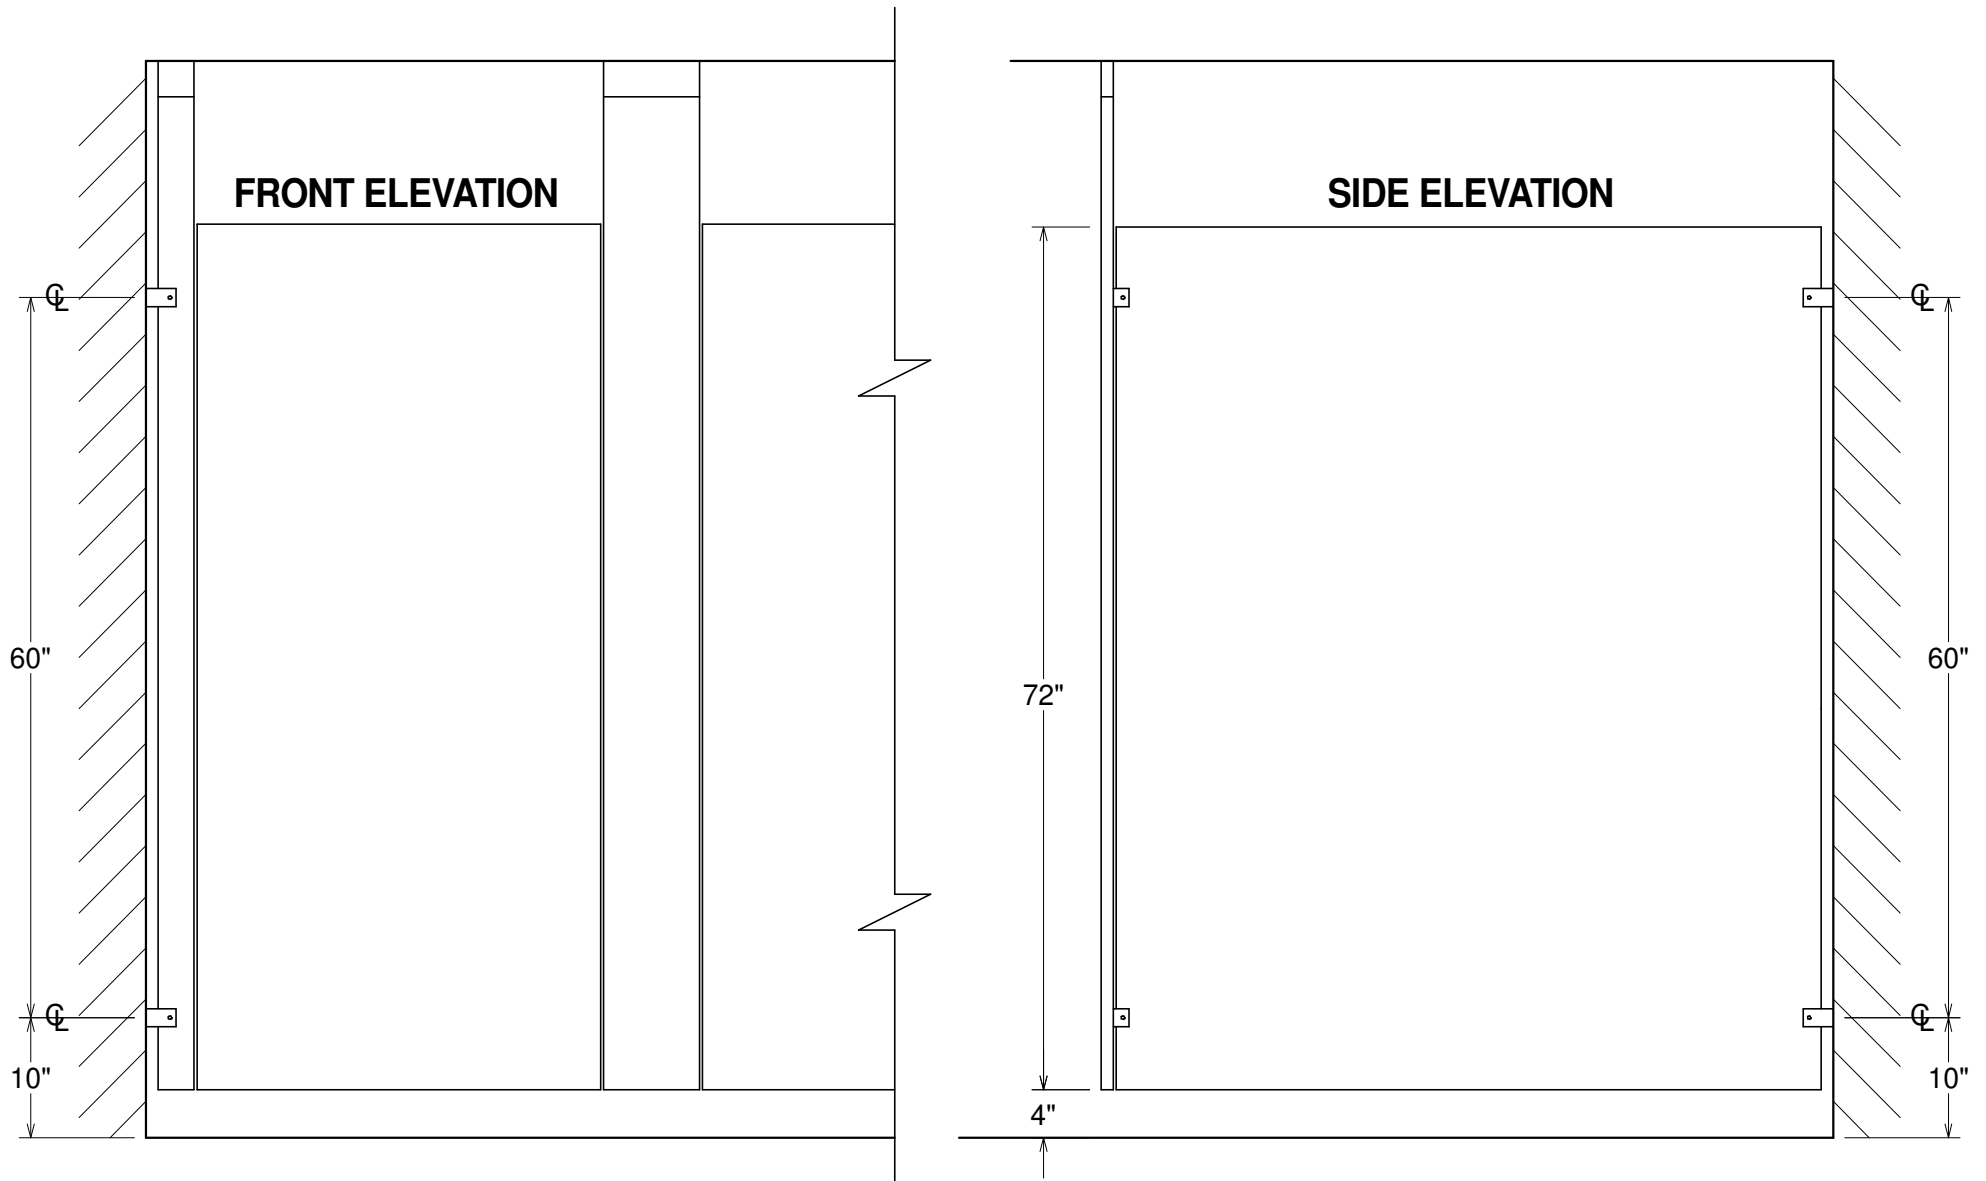

POWDER COATED STEEL (EASTERN MAX)

GENERAL PARTITIONS Mfg. Corp.
1702 Peninsula Drive, Erie PA
P.O. Box 8370, Erie, PA 16505-0370
Phone (814) 833-1154 FAX (814) 838-3473

SERIES 50 - TYPICAL ELEVATION
BACKING POINTS FOR OTHER THAN MASONRY WALLS INDICATED
STANDARD HARDWARE - 72" HIGH DOORS & PANELS