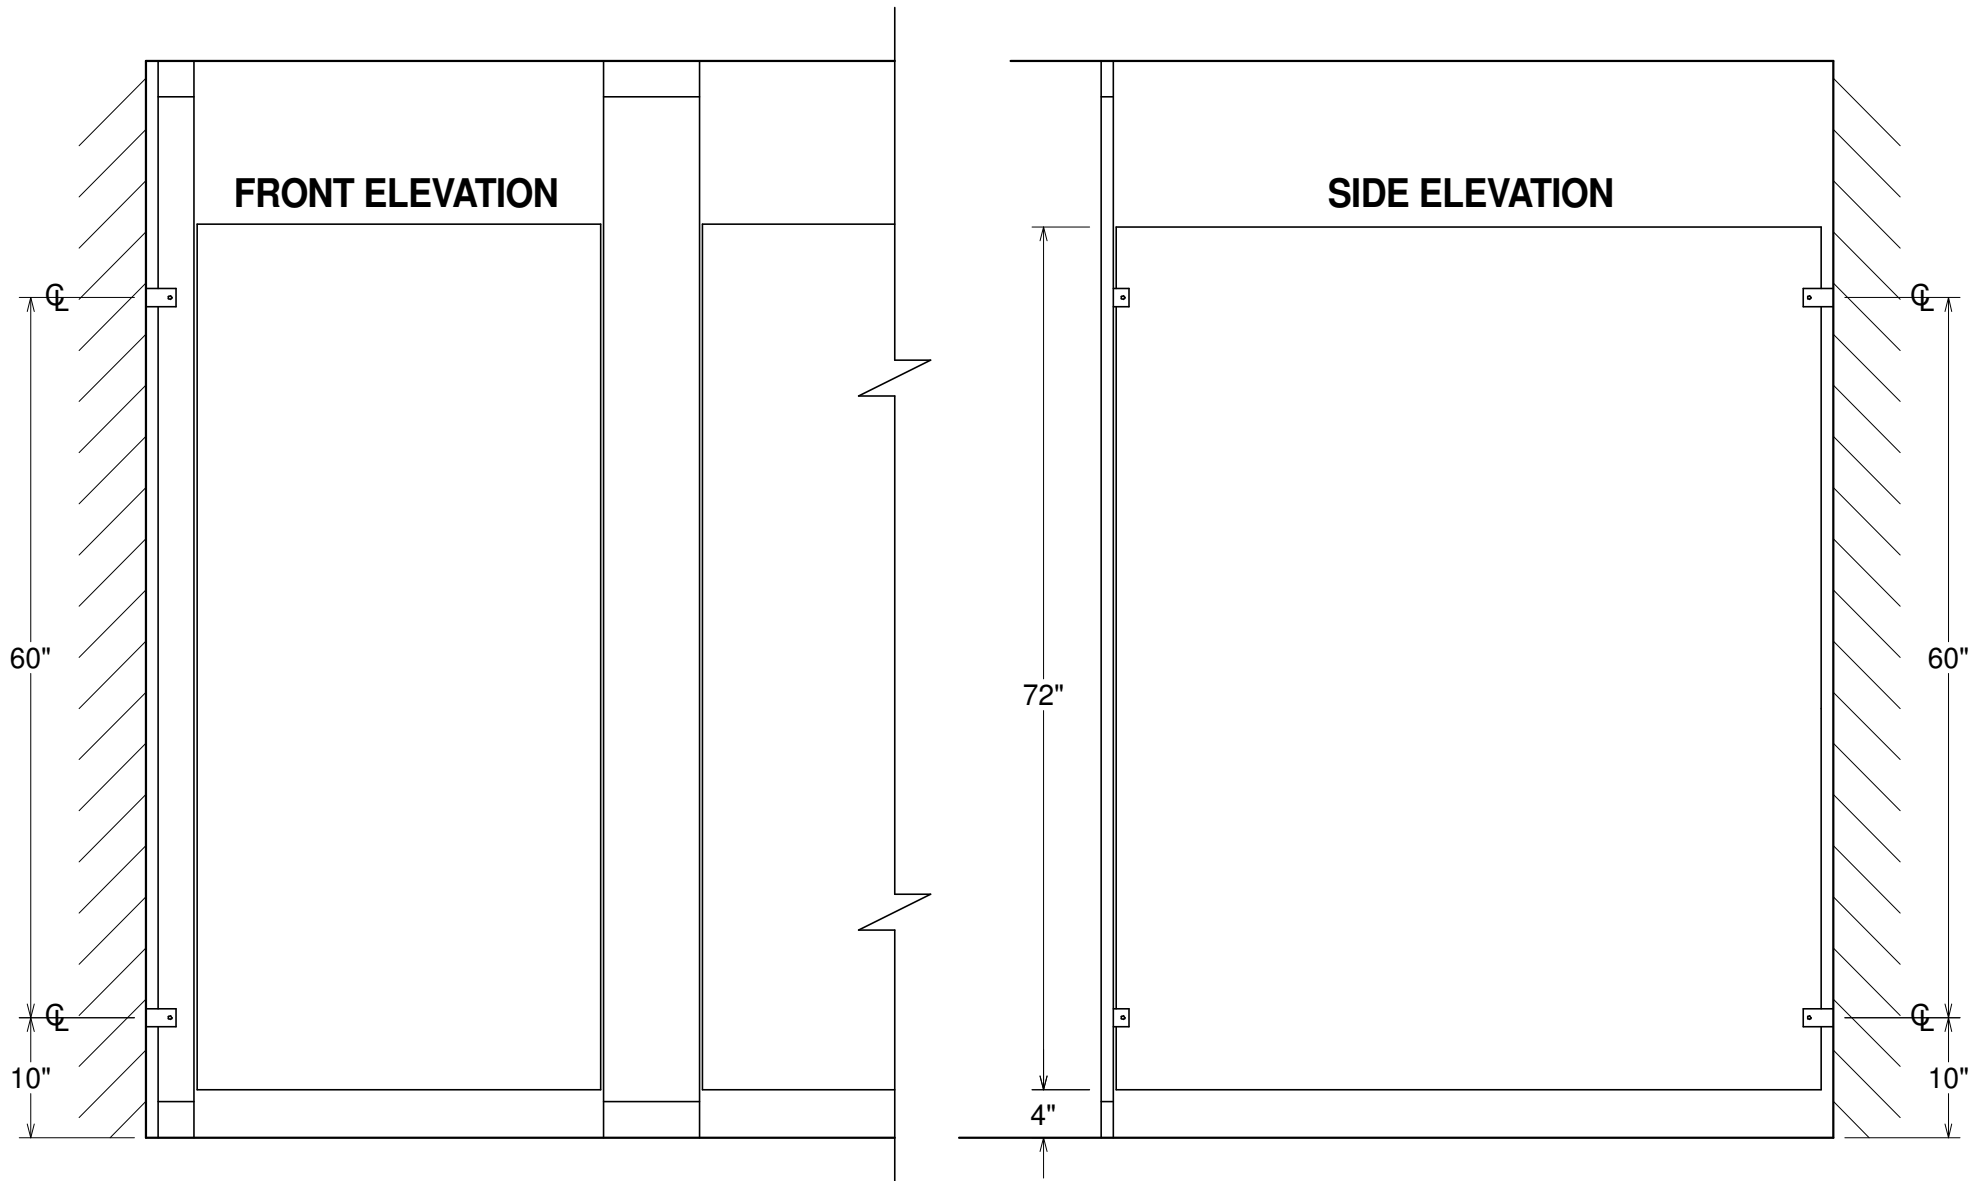

# POWDER COATED STEEL (EASTERN MAX)

**GENERAL PARTITIONS** Mfg. Corp.  
1702 Peninsula Drive, Erie PA  
P.O. Box 8370, Erie, PA 16505-0370  
Phone (814) 833-1154 FAX (814) 838-3473

**SERIES 60 - TYPICAL ELEVATION**  
**BACKING POINTS FOR OTHER THAN MASONRY WALLS INDICATED**  
**STANDARD HARDWARE - 72" HIGH DOORS & PANELS**