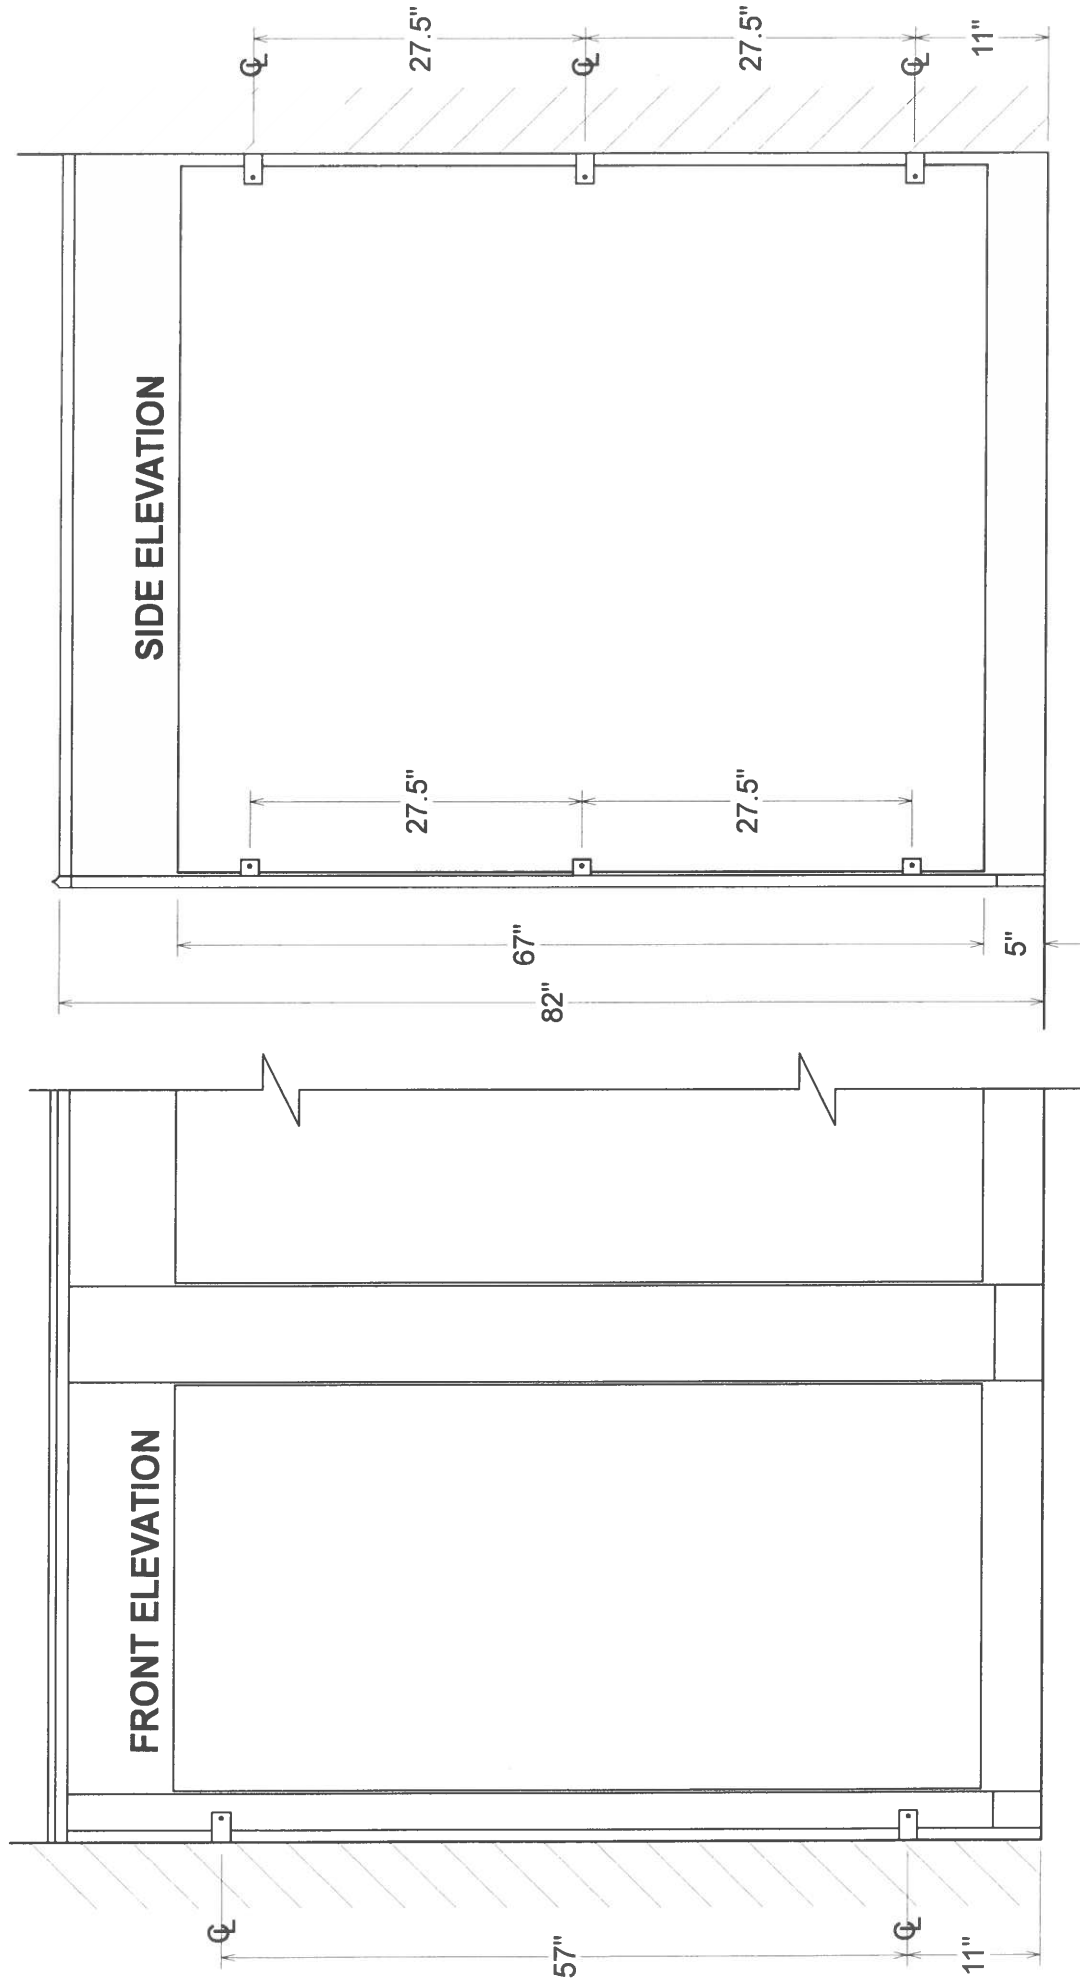

# SOLID PHENOLIC CORE (EASTERN)

**GENERAL PARTITIONS** Mfg. Corp.  
1702 Peninsula Drive, Erie, PA  
P.O. Box 8370, Erie, PA 16505-0370  
Phone (814) 833-1154 FAX (814) 838-3473

**SERIES 40 - TYPICAL ELEVATION**  
**BACKING POINTS FOR OTHER THAN MASONRY WALLS INDICATED**  
**STANDARD HARDWARE - 67" HIGH DOORS & PANELS**